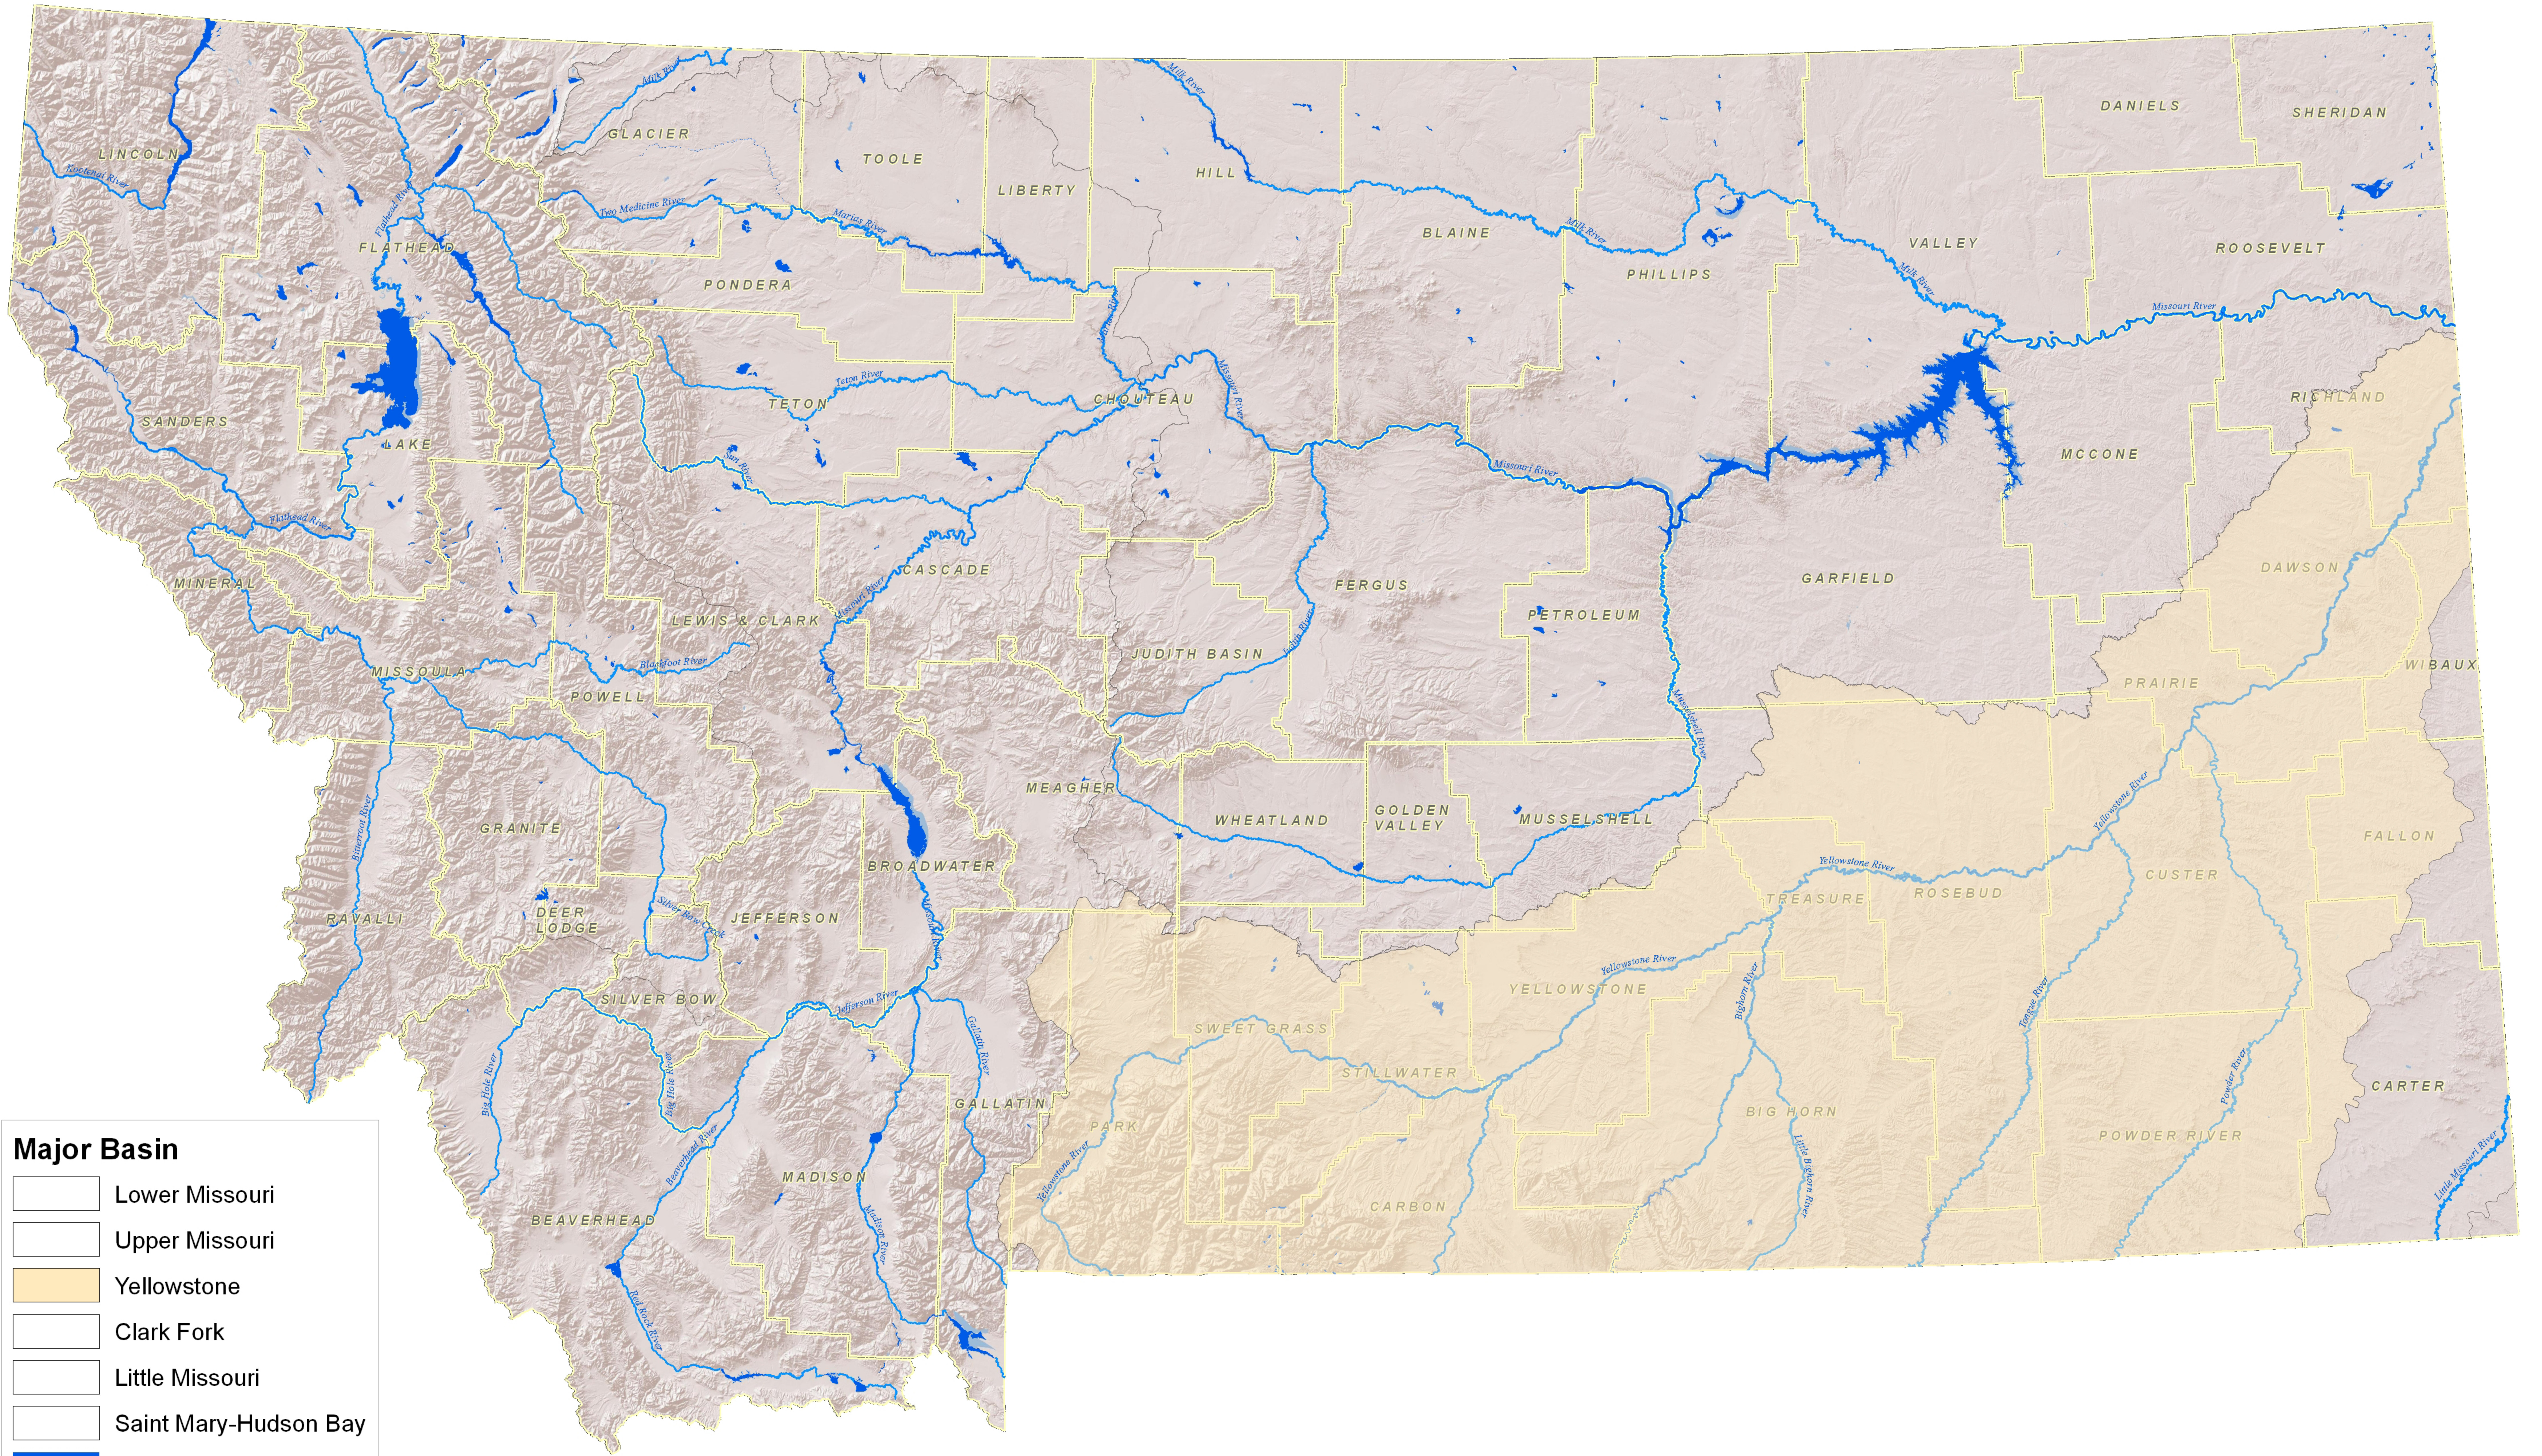

2015 Montana Water Supply Initiative Yellowstone River Planning Basin

Major Basin

- Lower Missouri
- Upper Missouri
- Yellowstone
- Clark Fork
- Little Missouri
- Saint Mary-Hudson Bay
- Lakes

Major Rivers

County Boundary